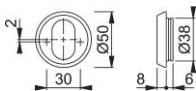

Product data sheet

duraplus

59M

HOPPE aluminium cylinder ring for entrance doors (exterior side):

- Fixing: concealed, from inside, for M5 thread screws

Article number	612185
EAN-Code	4012789706321
Country of origin	Italy
CN-Code	83024110
Material	aluminium
(Key)Hole size	oval cylinder
Screws	without screws
Finish	F9 aluminium steel effect
Range	Core Product Range
Packing unit	50
Outer carton	50