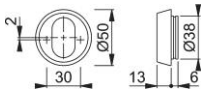

# Product data sheet

**duraplus**

59M

HOPPE aluminium cylinder ring for entrance doors (exterior side):

- Fixing: concealed, from inside, for M5 thread screws

Article number	612222
EAN-Code	4012789378092
Country of origin	Italy
CN-Code	83024110
Material	aluminium
(Key)Hole size	oval cylinder
Screws	without screws
Finish	F1 aluminium silver effect
Range	Core Product Range
Packing unit	50
Outer carton	50