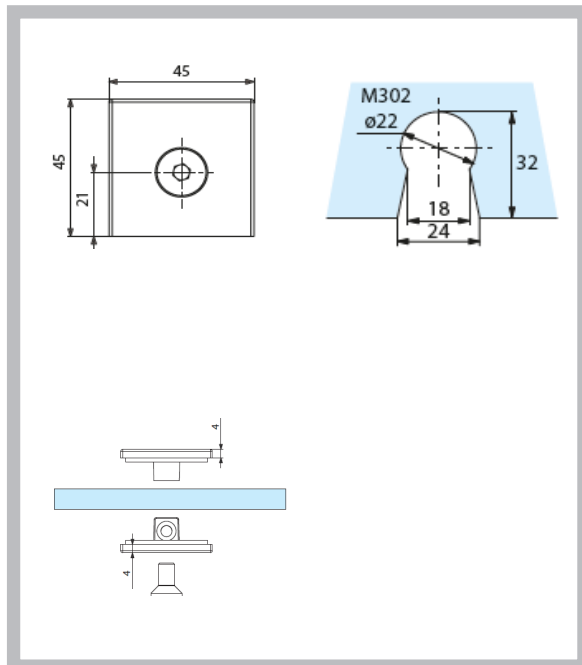

PARTITION CLIPS FOR FIXED SHOWER SCREENS

PIÈCES DE FIXATION POUR VOLUMES FIXES DE DOUCHES

ASSA ABLOY

3265.**.05Q

ASSA ABLOY, the global leader in door opening solutions*

*ASSA ABLOY, leader mondial des solutions d'ouverture de porte

The + products

Les + produits

- High quality finishes

- Grande qualité de finitions

Technical description

Descriptif technique

- For 8-10 and 12 mm thick toughened glass (not supplied)
- Assembled onto notch M302
- Supplied with screws and spacers
- Sold per unit, packed 1

- Pour verre trempé de 8 -10 et 12mm (non fourni)
- Montage sur encoche M302
- Livrée avec vis de fixation et intercalaires
- Unité de vente: 1 pièce de fixaton, conditionnée par 1

Guarantee

Garantie

- 5 years

- 5 ans

References

Références

Bright chromium
Chromé brillant
3265.30.05Q

Matt chromium
Chromé mat
3265.31.05Q

Stainless steel effect
Effet inox
3265.35.05Q

Lacquered black velvet
Laqué noir velours
3265.74.05Q

Partition clip for fixed panel

Pièce de fixation pour volume fixe