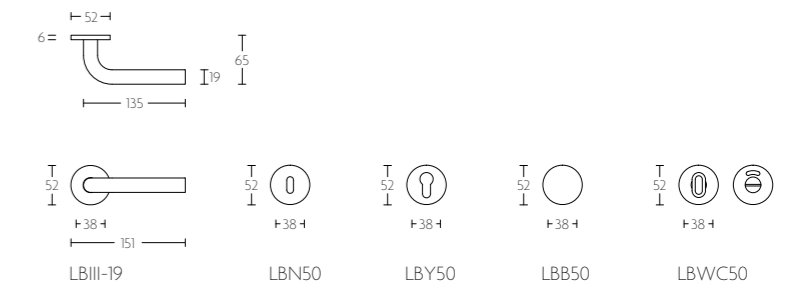

sprung lever handle
attached to rose
with metal sub-rose
also EN1906 class 3 version available

LBII-19P236

mat roestvast staal
satin stainless steel

gepolijst roestvast staal
polished stainless steel

mat zwart
satin black