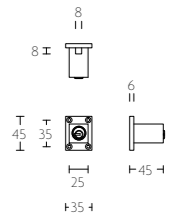

E-LOCK8

mat roestvast staal
satin stainless steel
gepolijst roestvast staal
polished stainless steel
mat zwart
satin black

KO-LBXIV

krukespagolet inclusief vier geleiders, twee eindstukjes en twee stangen
standaard geschikt tot 2900mm
zwarte stangen optioneel

espagnolette bolt with top and bottom receiver plate, two rods and four rod guides
standard to suit 2900mm
black bars optional