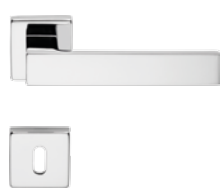

made in Italy

cromo lucido
polished chrome
CR

cromo satinato
satin chrome
CS

antracite satinato
satin anthracite
AS

nero opaco
matt black
VE

505 RB 014

505 RB 024

505 SK