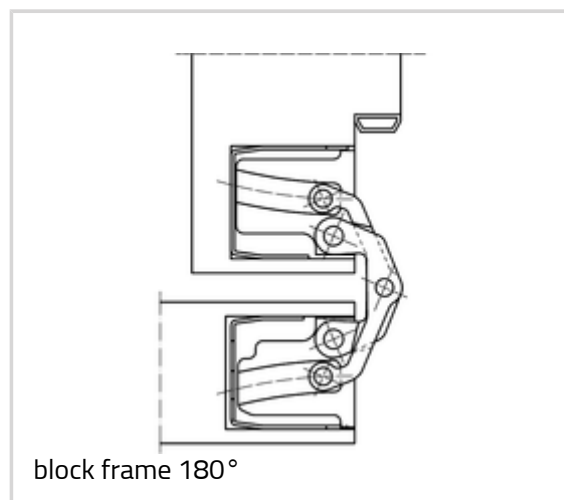

block frame 90°

block frame 180°