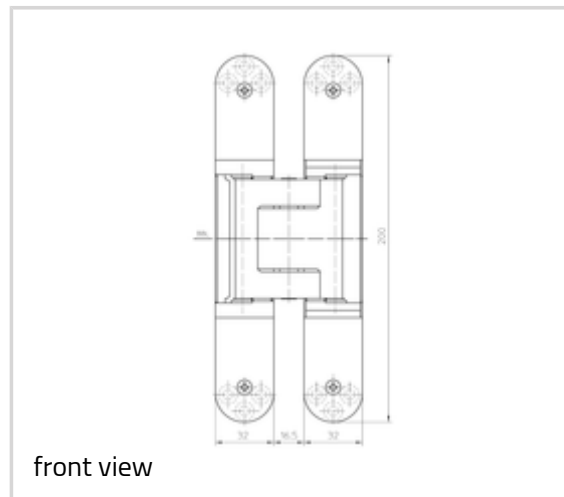

TECTUS - TE 540 3D

per door leaf (1 x 2 m), for detailed information please look at the chapter "technical information".

With an opening position of 180° the door may have to be fixed additionally.

Suitable for

Universal milling frame

Template 5 250680 5

Template 5 250681 5

step 1

step 2

Combinations

TE 540 3D FZ

TE 540 3D SZ

TE 540 3D ST

Function range

burglar resistance

fire resistance

smoke resistance

soundproof

Item

Finish(es)	030-polished brassed
OF-NR.	030
VPE	pack of 2
DIN	DIN right and left hand
Item No.	5 400687 0 03002
EAN	4015471126162
Finish(es)	038-polished nickelled
OF-NR.	038
VPE	pack of 2
DIN	DIN right and left hand
Item No.	5 400687 0 03802