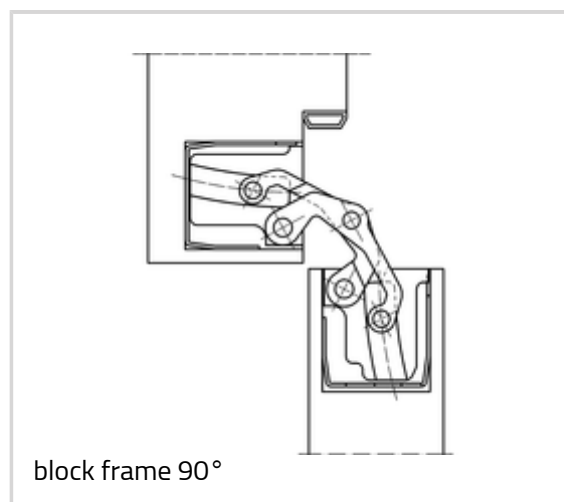

TECTUS - TE 540 3D

per door leaf (1 x 2 m), for detailed information please look at the chapter "technical information".

With an opening position of 180° the door may have to be fixed additionally.

Suitable for

Universal milling frame

Template 5 250680 5

Template 5 250681 5

step 1

step 2

Combinations

TE 540 3D FZ

TE 540 3D SZ

TE 540 3D ST

Function range

burglar resistance

fire resistance

smoke resistance

soundproof

Item

Finish(es)	030-polished brassed
OF-NR.	030
VPE	pack of 2
DIN	DIN right and left hand
Item No.	5 400687 0 03002
EAN	4015471126162
Finish(es)	038-polished nickelled
OF-NR.	038
VPE	pack of 2
DIN	DIN right and left hand
Item No.	5 400687 0 03802

front view