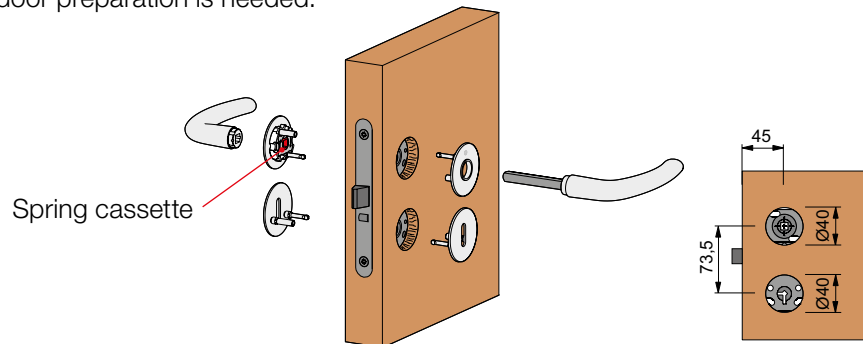

Door preparation

This solution is for use on standard doors with standard locks. No special door preparation is needed.