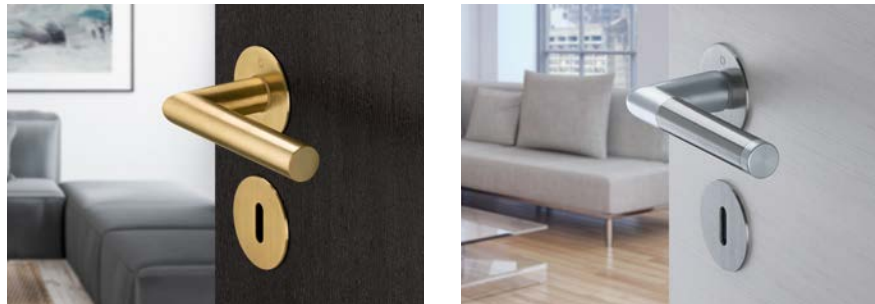

HOPPE Quick-FitPlus connection

Quick-FitPlus

HOPPE Quick-FitPlus Less is more

HOPPE Quick-FitPlus is the logical further development of the tried and tested HOPPE Quick-Fit connection.

This technology not only allows simple installation, without the need for screws, of door handles, but also of round flat roses. The new HOPPE Quick-FitPlus sets are making an impression with their virtually flush rose design.

Simple fitting

Aesthetically pleasing flat roses and door handles using the Quick-Fit connection are installed on the door in just a few steps: The handle roses with supporting lugs are affixed to the prepared door and the door handles are simply put together. The full set is therefore installed with precision in just a few seconds without any screws – even in renovations.

Attractive design

The new Quick-FitPlus sets are a perfect match for current design trends. The stainless steel roses are just 2 mm thick and virtually flush with the door leaf.

Depending on the door preparation, they can be used with or without escutcheons.

You can find HOPPE Quick-FitPlus films at www.hoppe.com. If you have any questions please get in touch with your HOPPE contact person.