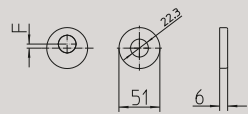

australia

PRIVACY

PASSAGE

kaba

P48

P55

690UP

Technical data

S40-SIC

BSK

3040-SIC

690-SIC