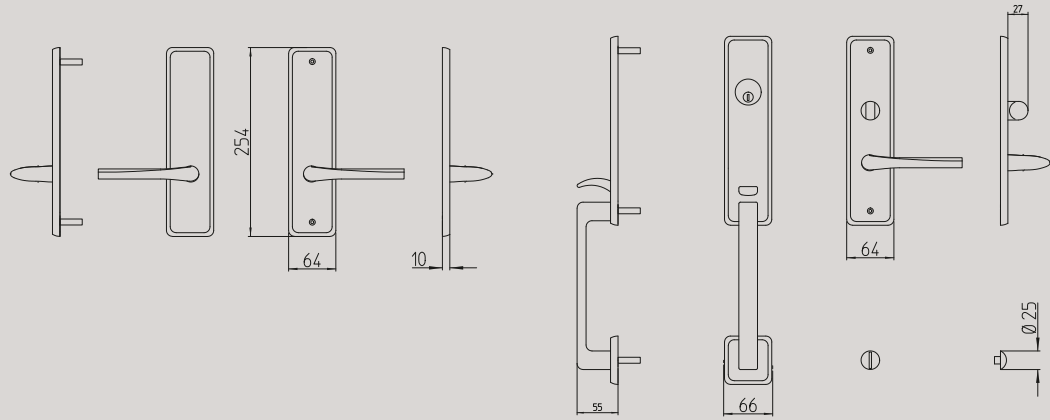

1700UP

1710UP

6031US

911US

200/C

650/C

700/C

109

110

101

102

106

S17