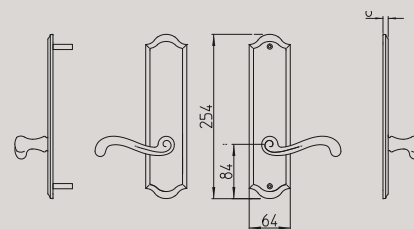

australia

PRIVACY

PASSAGE

kaba

P48

P55

690UP

Technical data

S40-SIC

BSK

3040-SIC

690-SIC