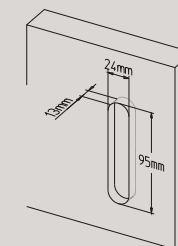

196/C-P

Maniglione alzante
scorrevole a coppia
(con/senza foro cilindro)
lunghezza impugnatura
179-10 mm

Mechanism pull-up
handle pair (with/without
key-hole cylinder)
pull length 179-10 mm