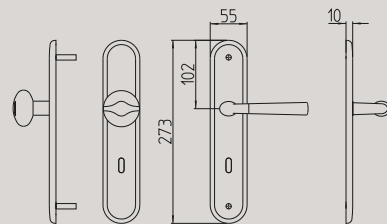

australia

PRIVACY

PASSAGE

kaba

P48

P55

690UP

Technical data

S40-SIC

BSK

3040-SIC

690-SIC