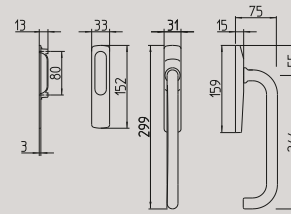

# 196

196/A

Alzante scorrevole  
con maniglia ad incasso  
(con/senza foro cilindro)  
impugnatura 24-10 mm

Mechanism pull-up  
handle for sliding door  
with flush handle (with/  
without key-hole cylinder)  
pull length 24-10 mm