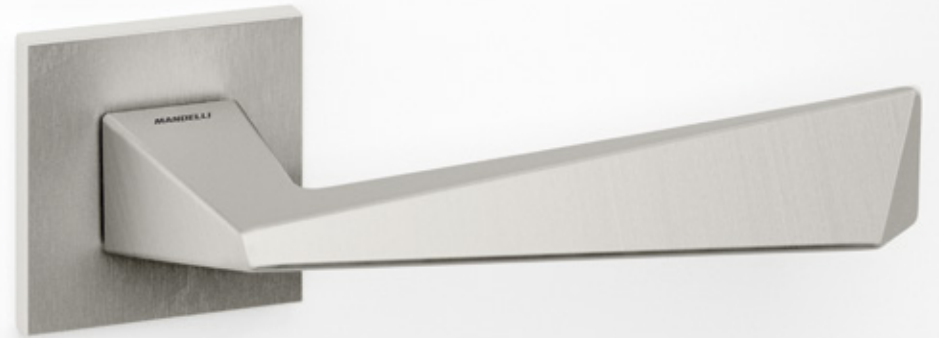

pyramid

Technical data pg.256

Contemporary

26D
CROMATO SATINATO
SATIN CHROME

MSN
NICKEL SATINATO OPACO
MAT SATIN NICKEL

15A
GRAFITE
GRAPHITE

1251
con rosetta
door-handle on rose

1250
con piastra
door-handle on back plate

1252/M
cremonese
window lever-handle

1252/DK
martellina dk
drehkipp system