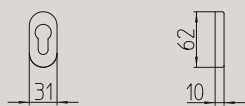

651

911

1291

1351

221

BS

BS/Y

231

BS

BS/Y

PC1

PC2

VB

Z

Z/Y

BL1