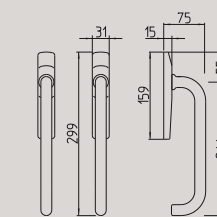

196/A-P

Alzante scorrevole a
coppia (con/senza foro
cilindro) impugnatura
24-10 mm

Mechanism pull-up
handle pair (with/without
key-hole cylinder)
pull length 24-10 mm