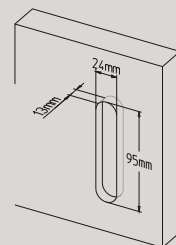

198/A-P

Alzante scorrevole a coppia (con/senza foro cilindro) impugnatura 233-10 mm

Mechanism pull-up handle pair (with/without key-hole cylinder) pull length 233-10 mm