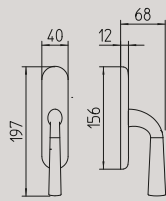

S102/M
cremonese
window lever handle