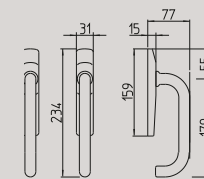

196/C-P

Maniglione alzante
scorrevole a coppia
(con/senza foro cilindro)
lunghezza impugnatura
179-10 mm

Mechanism pull-up
handle pair (with/without
key-hole cylinder)
pull length 179-10 mm