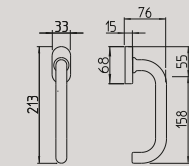

Pull-up handle DK  
for sliding door  
pull length 158-7 mm

196/C

Alzante scorrevole con  
maniglia ad incasso (con/  
senza foro cilindro)  
lunghezza impugnatura  
179-10 mm

Mechanism pull-up  
handle for sliding door  
with flush handle (with/  
without key-hole cylinder)  
Pull length 179-10 mm