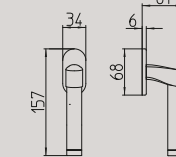

362/DK
martellina dk
drehkipp system