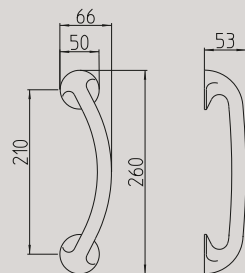

# 196

196/A

Alzante scorrevole  
con maniglia ad incasso  
(con/senza foro cilindro)  
impugnatura 24-10 mm

Mechanism pull-up  
handle for sliding door  
with flush handle (with/  
without key-hole cylinder)  
pull length 24-10 mm