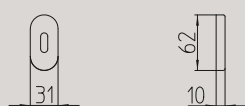

651

911

1291

1351

221

BS

BS/Y

231

BS

BS/Y

PC1

PC2

VB

Z

Z/Y

BL1