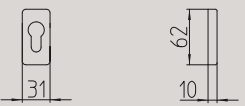

651

911

1291

1351

221

BS

BS/Y

231

BS

BS/Y

PC1

PC2

VB

Z

Z/Y

BL1