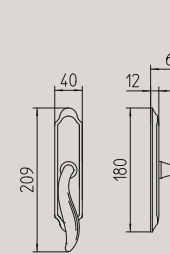

982/M
cremonese
window lever handle