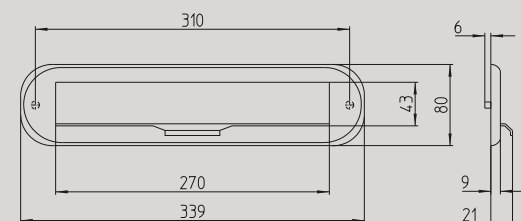

1700UP

1710UP

6031US

911US

200/C

650/C

700/C

109

110

101

102

106

S17