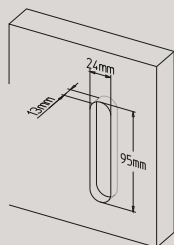

197/A-P

Alzante scorrevole a coppia (con/senza foro cilindro) impugnatura 233-10 mm

Mechanism pull-up handle pair (with/without key-hole cylinder) pull length 233-10 mm