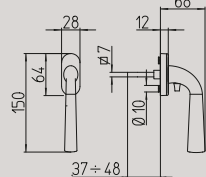

S102/DKM-SIC
martellina dk
drehkipp system