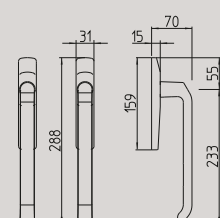

198/A-P

Alzante scorrevole a coppia (con/senza foro cilindro) impugnatura 233-10 mm

Mechanism pull-up handle pair (with/without key-hole cylinder) pull length 233-10 mm