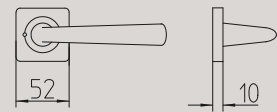

australia

PRIVACY