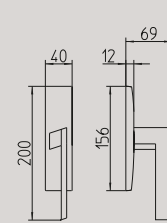

1372/M
cremonese
window lever handle