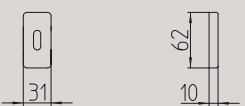

651

911

1291

1351

221

BS

BS/Y

231

BS

BS/Y

PC1

PC2

VB

Z

Z/Y

BL1