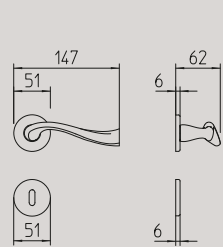

river

M R4 BG4 PZ BS_{CN}

991
maniglia per porta con rosetta
door handle on rose