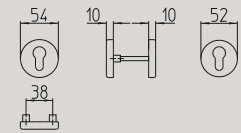

australia

PRIVACY

PASSAGE

kaba

P48

P55

690UP

Technical data

S40-SIC

BSK

3040-SIC

690-SIC