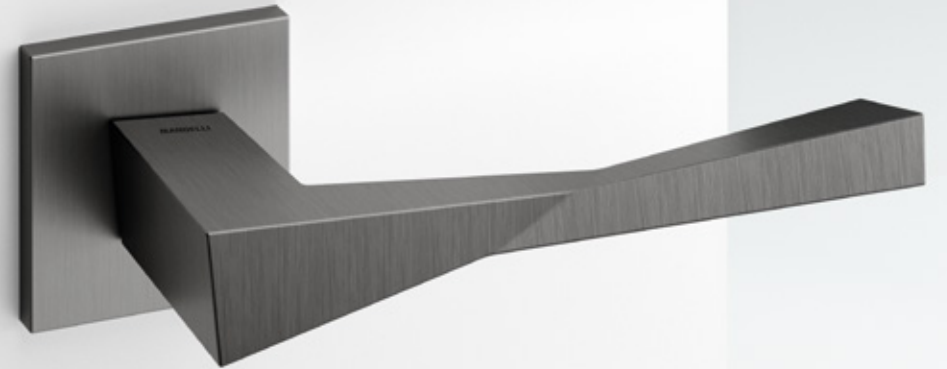

twee

Technical data pg.260

design Massimo Cavana

Contemporary

03
ORO
POLISHED BRASS

04
ORO SATINATO
SATIN BRASS

26
CROMATO
POLISHED CHROME

26D
CROMATO SATINATO
SATIN CHROME

MSN
NICKEL SATINATO OPACO
MAT SATIN NICKEL

15A
GRAFITE
GRAPHITE

1691
con rosetta
door-handle on rose

1692/M
cremonese
window lever-handle

1692/DK
martellina dk
drehkipp system