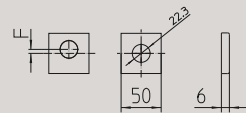

australia

PRIVACY

PASSAGE

kaba

P48

P55

690UP

Technical data

S40-SIC

BSK

3040-SIC

690-SIC