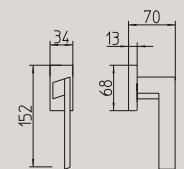

1372/DK
martellina dk
drehkipp system