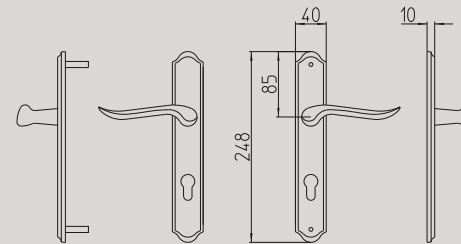

australia

PRIVACY

PASSAGE

kaba

P48

P55

690UP

Technical data

S40-SIC

BSK

3040-SIC

690-SIC