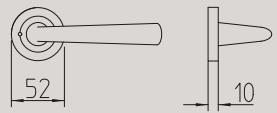

australia

PRIVACY