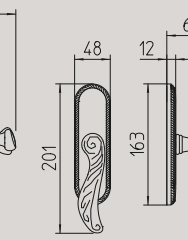

1662/M
cremonese
window lever handle