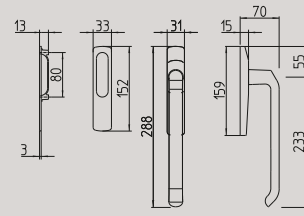

198

198/A

Alzante scorrevole con maniglia ad incasso (con/senza foro cilindro) impugnatura 233-10 mm

Mechanism pull-up handle for sliding door with flush handle (with/without key-hole cylinder) pull length 233-10 mm