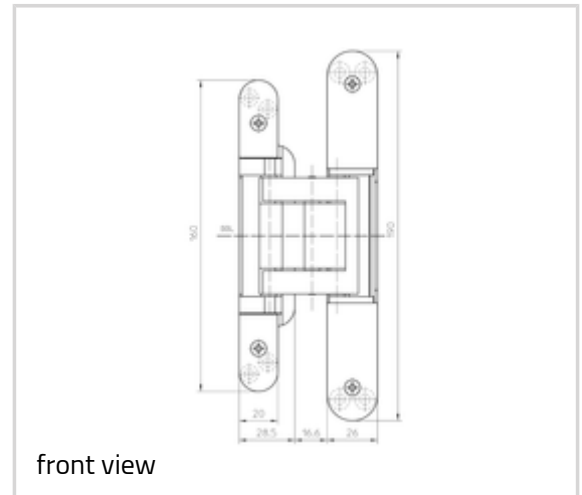

TECTUS - TE 380 3D

The load capacity mentioned above refers to the use of 2 hinges per door leaf (1 x 2 m), for detailed information please look at the chapter "technical information".

With an opening position of 180° the door may have to be fixed additionally.

Suitable for

Universal milling frame

Template 5 250955 5

Template 5 250956 5

Template 5 250957 5

Template 5 250958 5

Template 5 250959 5

frame, step 1

frame, step 2

frame, step 3

door, step 1

door, step 2

Combinations

TE 380 3D FZ

TE 380 3D SZ

Item

Finish(es)	057-RAL 9016 Matte Traffic White
OF-NR.	057
VPE	pack of 2
DIN	DIN right and left hand
Item No.	5 400640 0 05702
EAN	4015471119324
Finish(es)	124-Satin Chrome Look (F1)
OF-NR.	124
VPE	pack of 2
DIN	DIN right and left hand
Item No.	5 400640 0 12402
EAN	4015471117061
Finish(es)	125-Satin Nickel Look (F2)
OF-NR.	125
VPE	pack of 2