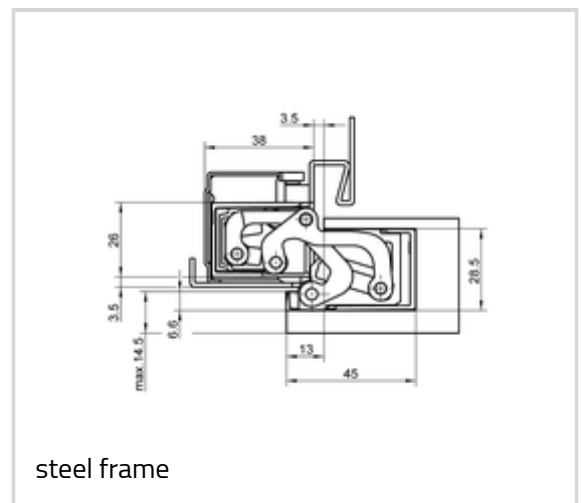

casing frame

steel frame