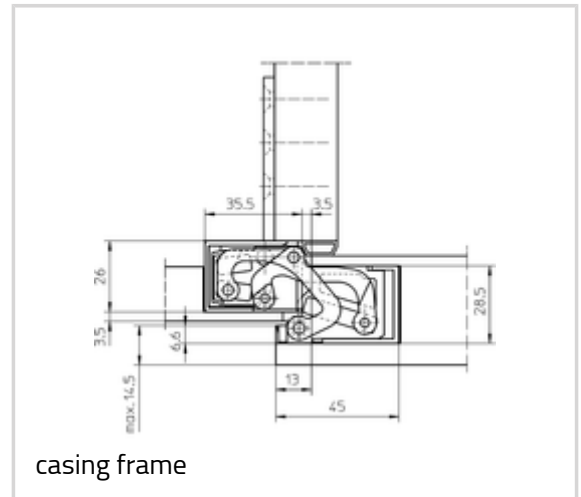

TECTUS - TE 380 3D

DIN	DIN right and left hand
Item No.	5 400640 0 12502
EAN	4015471117085

Finish(es)	126-Stainless Steel Look (SSL)
OF-NR.	126
VPE	pack of 2
DIN	DIN right and left hand
Item No.	5 400640 0 12602
EAN	4015471117092

Finish(es)	079-coloured
OF-NR.	079
VPE	EUR-pallet
DIN	DIN right and left hand
Item No.	5 400640 0 07975
EAN	4015471120054