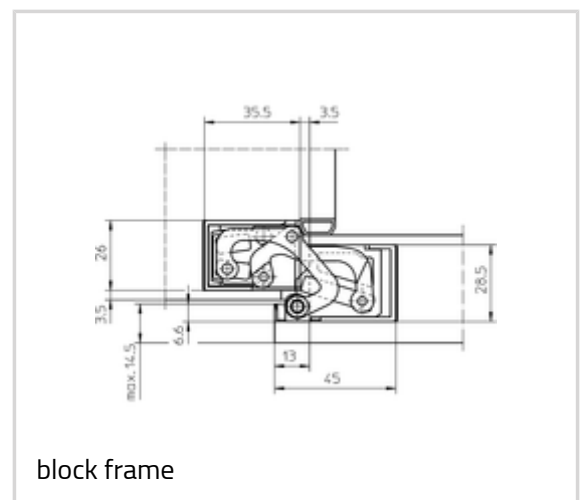

Note

Quality marks

Classification key

2	7	3	1^{*1}	1	—^{*2}	0	10

*1 Test evidence for functional doors to be achieved with full door sets and assemblies.

*2 depending on the finish