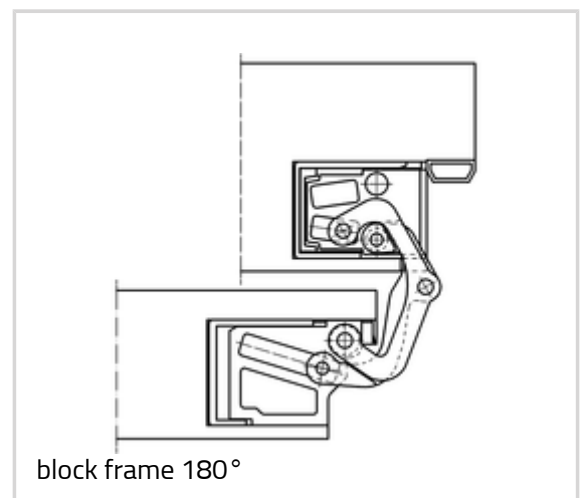

TECTUS - TE 380 3D

The load capacity mentioned above refers to the use of 2 hinges per door leaf (1 x 2 m), for detailed information please look at the chapter "technical information".

With an opening position of 180° the door may have to be fixed additionally.

Suitable for

Universal milling frame

Template 5 250955 5

Template 5 250956 5

Template 5 250957 5

Template 5 250958 5

Template 5 250959 5

frame, step 1

frame, step 2

frame, step 3

door, step 1

door, step 2

Combinations

TE 380 3D FZ

TE 380 3D SZ

Item

Finish(es)	057-RAL 9016 Matte Traffic White
OF-NR.	057
VPE	pack of 2
DIN	DIN right and left hand
Item No.	5 400640 0 05702
EAN	4015471119324
Finish(es)	124-Satin Chrome Look (F1)
OF-NR.	124
VPE	pack of 2
DIN	DIN right and left hand
Item No.	5 400640 0 12402
EAN	4015471117061
Finish(es)	125-Satin Nickel Look (F2)
OF-NR.	125
VPE	pack of 2