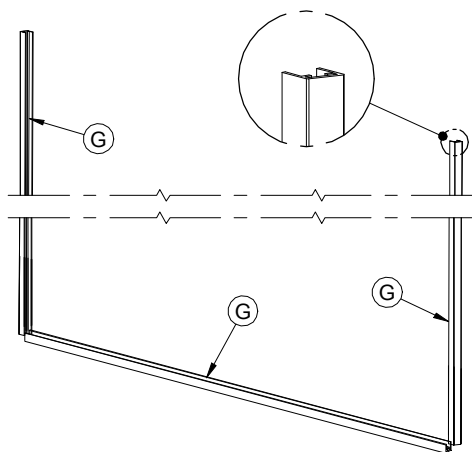

6

7

8

ANTES DE INSTALAR EL PERFIL TAPETA COMPROBAR LA MEDIDA DE 4,5mm DEL ANTIDESCARRILAMIENTO / Before installing the profile cover check the 4.5mm measure of the anti-derailment

9

10