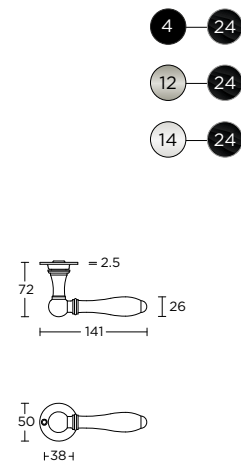

TIMELESS reference: Hotel DO, Plaça Reial
Interior design: Lázaro Rosa-Violán studio
Photography: Tycho Merijn Roest
Product: TIMELESS 1934DK-O bright nickel/ebony wood

1815GRR50

4/24 12/24 14/24

solid sprung lever handle attached to rose
also available on plate on request