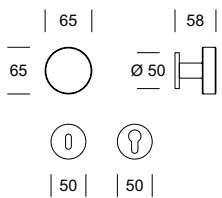

GHOST

Componenti bassi R6
R6 low components

4825R6

WARRANTY
10
YEARS

CR

WARRANTY
10
YEARS

CRS

OL