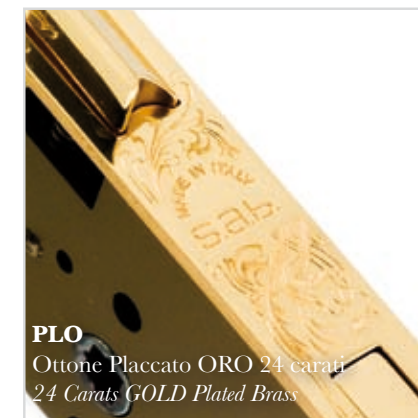

*Elite
Luxury
Diamonds*

S.a.b.

S.A.B.

Elité

L'eleganza dei dettagli

Liberty Style

Finishing

OLV
Ottone Lucido Verniciato
Polished and Laquered Brass

PLO
Ottone Placcato ORO 24 carati
24 Carats GOLD Plated Brass

OPM
Ottone Patinato Opaco
Patinéé Matt Brass

OCL
Ottone Cromato Lucido
Polished Chrome-Plated Brass

ONS
Ottone Nikelato Satinato
Satin Nickel-Plated Brass

Art.	D	E	Finish	Acc.
L2216	85	40	OLV	7
	72	45	PLO	
	90	50	OCL	
		55	ONS	
		60	OPM	
		70	OGM	

Arabic Style

Finishing

OLV
Ottone Lucido Verniciato
Polished and Laquered Brass

PLO
Ottone Placcato ORO 24 carati
24 Carats GOLD Plated Brass