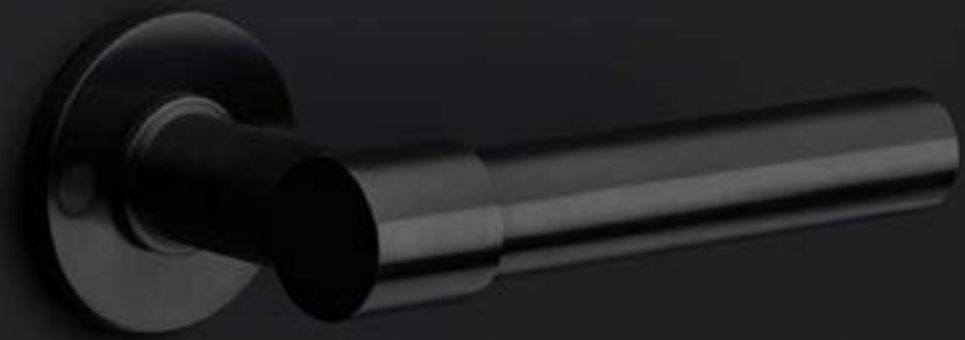

ONE PBL20XL/50
PVD satin black