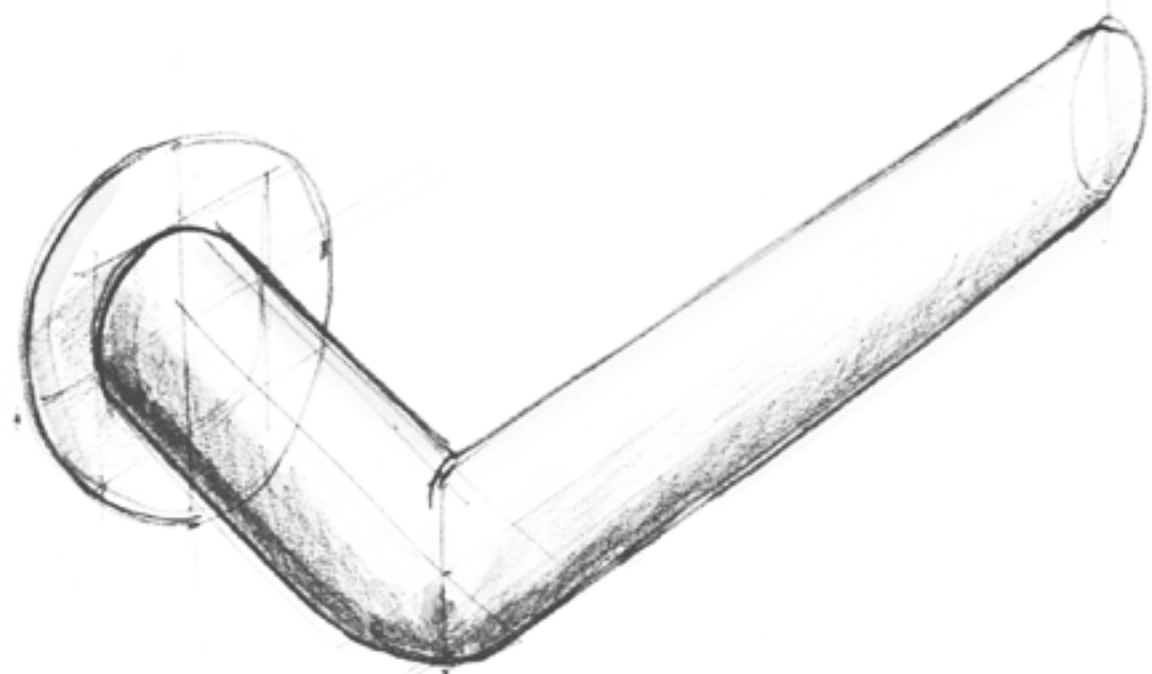

INC PBI102
PVD satin black

Panton.