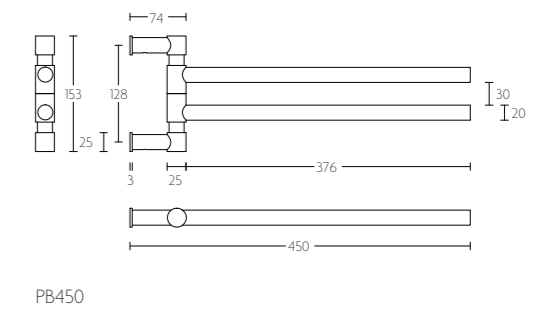

ONE BATHWARE by PIET BOON

PB450

draaibare handdoekstang | swivel towel bar