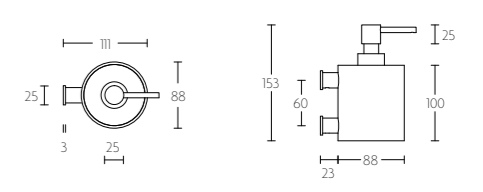

mat roestvast staal AISI 316/corion®
satin stainless steel AISI 316/corion®

PB502

PB503

zeepdispenser met muurbevestiging | soap dispenser for wall mounting