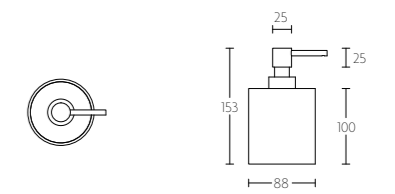

PB500

ONE BATHWARE by PIET BOON

PB501

zeepdispenser met muurbevestiging | soap dispenser for wall mounting

mat roestvast staal AISI 316
satin stainless steel AISI 316

PB501

PB502

zeepdispenser, vrijstaand | soap dispenser, free standing