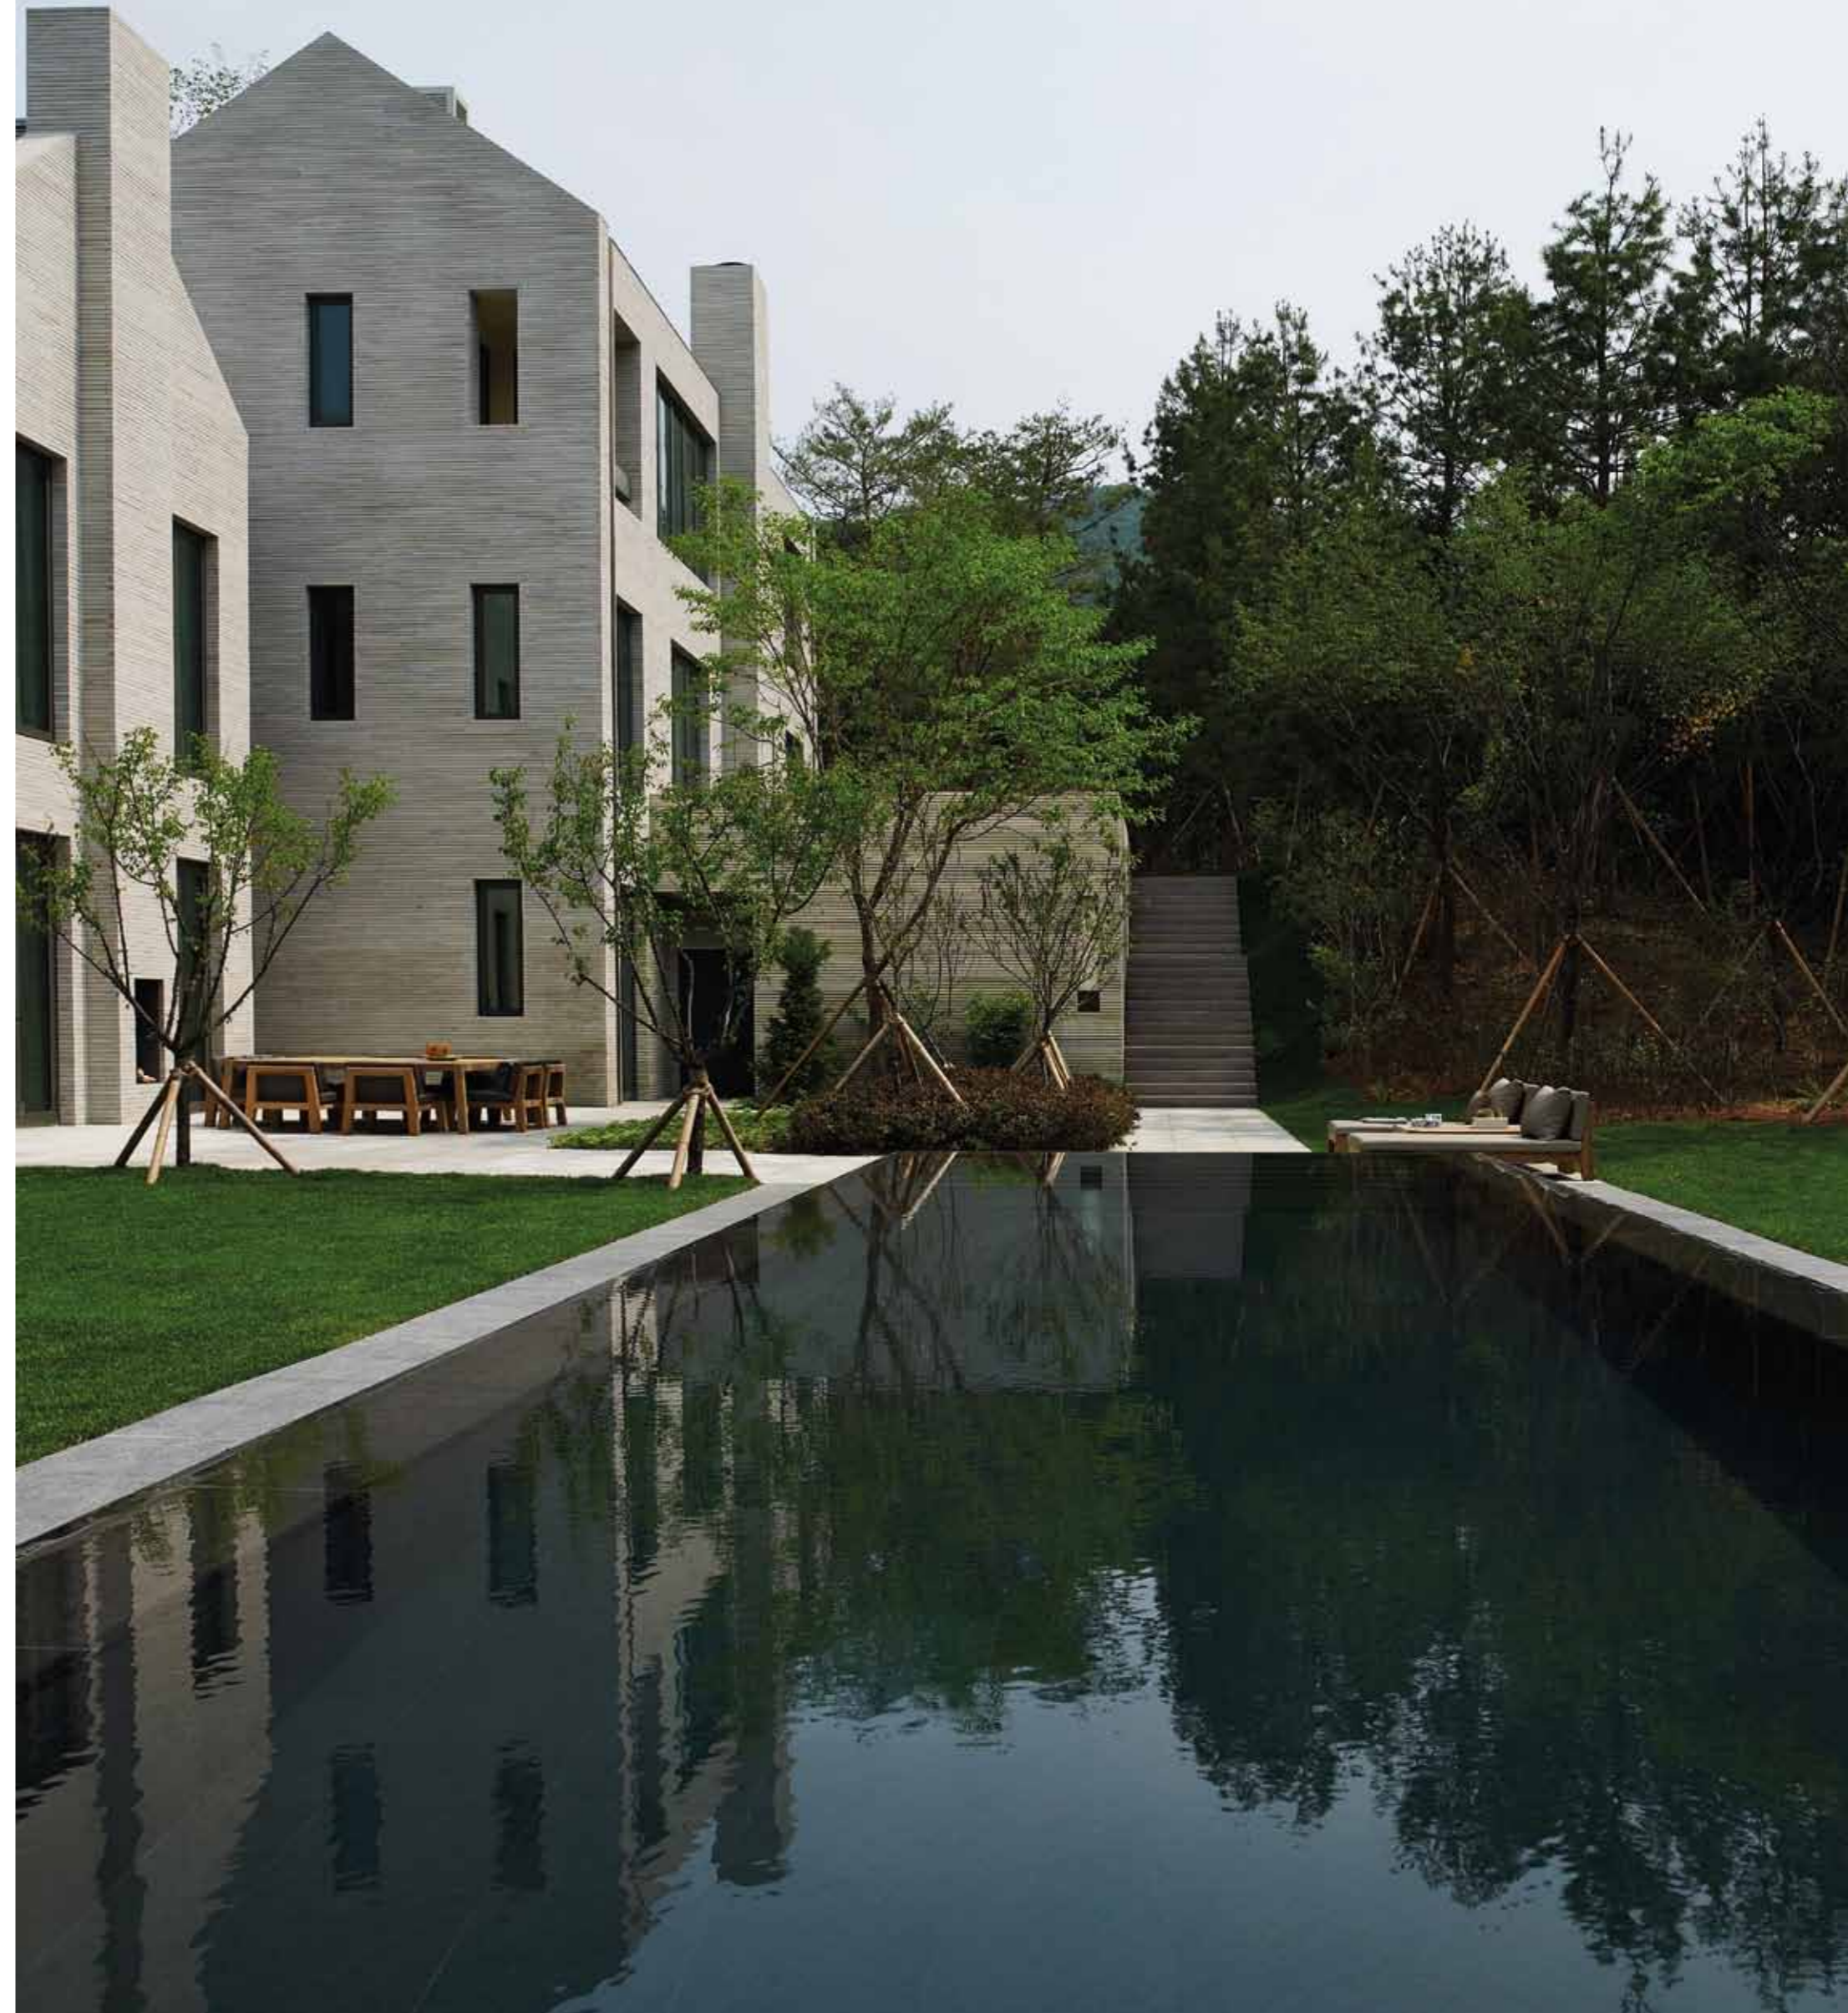

ONE BATHWARE
by PIET BOON

ONE BATHWARE by PIET BOON

FOTOSHOOT OAK VALLEY, ZUID-KOREA ON LOCATION OAK VALLEY, SOUTH KOREA	520
HANDDOEKSTANGEN EN – REKKEN TOWEL HOLDERS	552
TOILETBORSTELGARNITUREN TOILET BRUSH HOLDERS	553
ZEEPDISPENSERS SOAP DISPENSERS	554
TANDENBORSTELHOUDERS TOOTH BRUSH HOLDERS	556
HAKEN HOOKS	557
TOILETROLHOUDERS TOILET ROLL HOLDERS	557

SOUTH-KOREA
OAK VALLEY

LOCATION: OAK VALLEY, SOUTH-KOREA | OBJECT: PRIVATE RESIDENCE | ARCHITECTURE: PIET BOON STUDIO | PHOTOGRAPHY: RICHARD POWERS, UNITED KINGDOM

ONE BATHWARE by PIET BOON

PB550

handdoekstang | towel bar