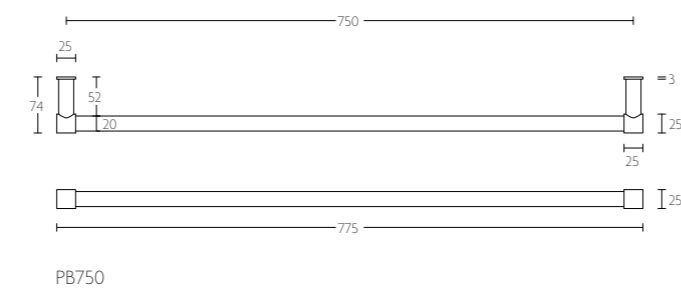

mat roestvast staal AISI 316
satin stainless steel AISI 316

PB775

handdoekrek | towel rack shelf