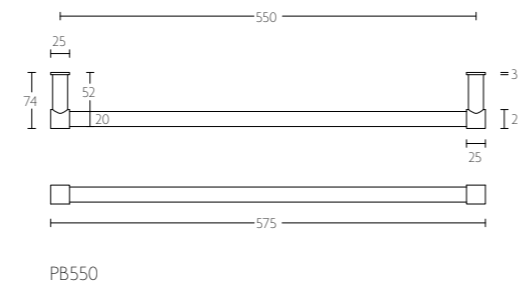

SOUTH-KOREA
OAK VALLEY

LOCATION: OAK VALLEY, SOUTH-KOREA | OBJECT: PRIVATE RESIDENCE | ARCHITECTURE: PIET BOON STUDIO | PHOTOGRAPHY: RICHARD POWERS, UNITED KINGDOM

ONE BATHWARE by PIET BOON

PB550

handdoekstang | towel bar