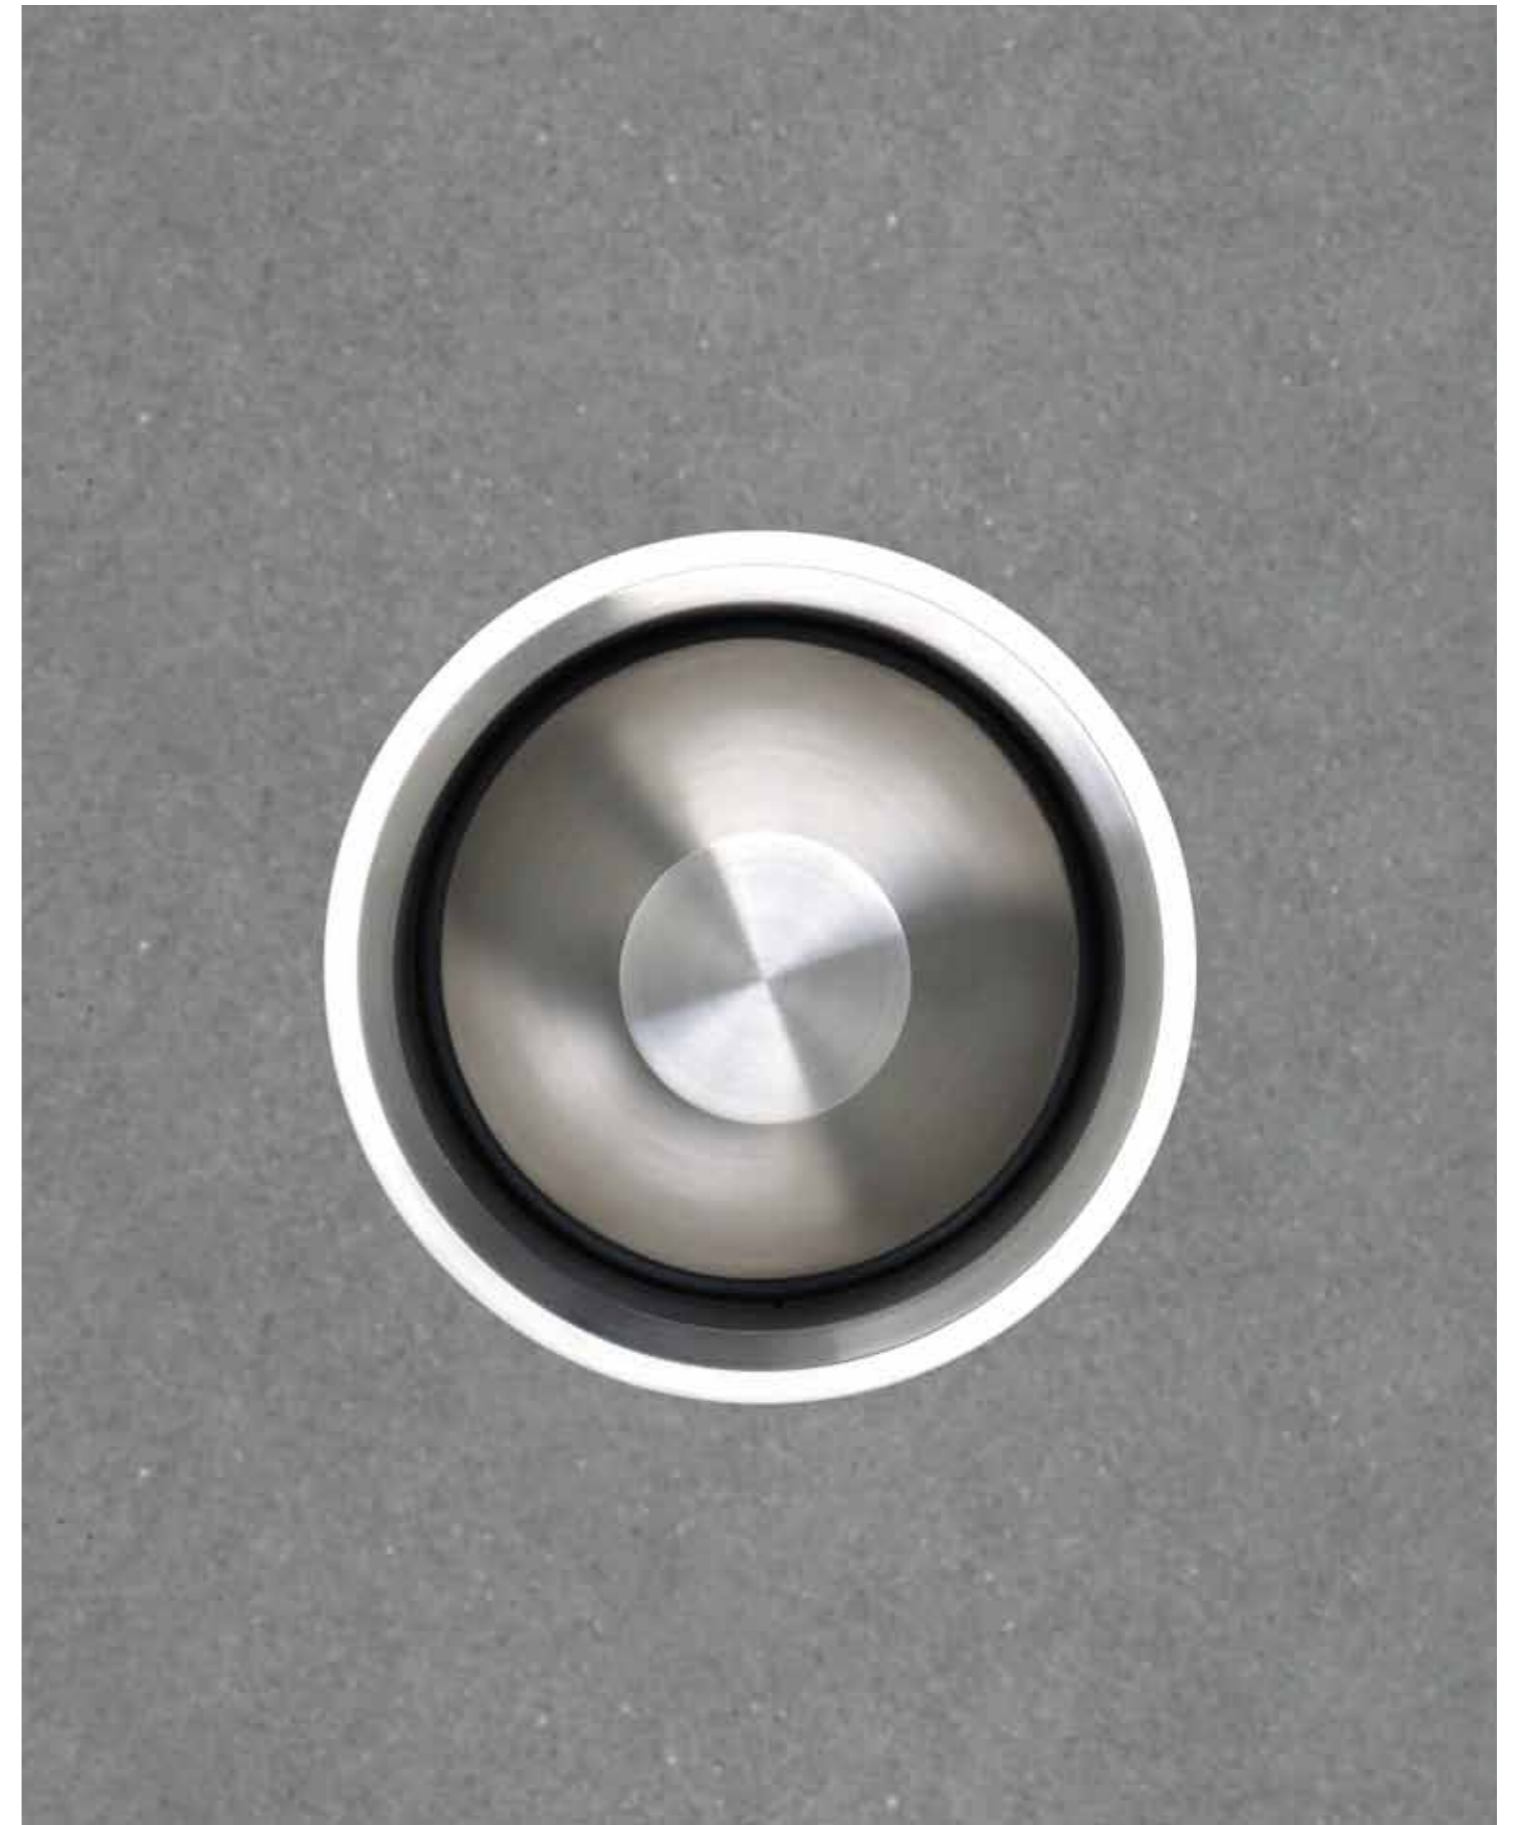

ONE BATHWARE
by PIET BOON

ONE BATHWARE by PIET BOON

FOTOSHOOT OAK VALLEY, ZUID-KOREA ON LOCATION OAK VALLEY, SOUTH KOREA	520
HANDDOEKSTANGEN EN – REKKEN TOWEL HOLDERS	552
TOILETBORSTELGARNITUREN TOILET BRUSH HOLDERS	553
ZEEPDISPENSERS SOAP DISPENSERS	554
TANDENBORSTELHOUDERS TOOTH BRUSH HOLDERS	556
HAKEN HOOKS	557
TOILETROLHOUDERS TOILET ROLL HOLDERS	557

SOUTH-KOREA
OAK VALLEY

LOCATION: OAK VALLEY, SOUTH-KOREA | OBJECT: PRIVATE RESIDENCE | ARCHITECTURE: PIET BOON STUDIO | PHOTOGRAPHY: RICHARD POWERS, UNITED KINGDOM

ONE BATHWARE by PIET BOON

PB550

handdoekstang | towel bar

ONE BATHWARE by PIET BOON

PB450

draaibare handdoekstang | swivel towel bar

mat roestvast staal AISI 316
satin stainless steel AISI 316

PB300

toiletborstelhouder, vrijstaand | toilet brush holder, free standing