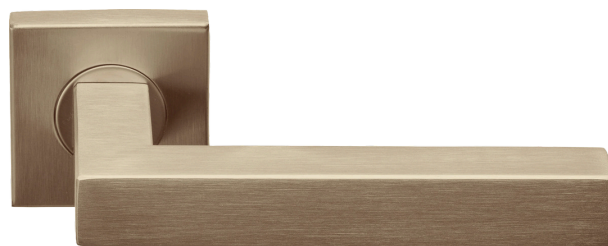

FOR BSQ1-G rst/LBR PVD E, hele pronks