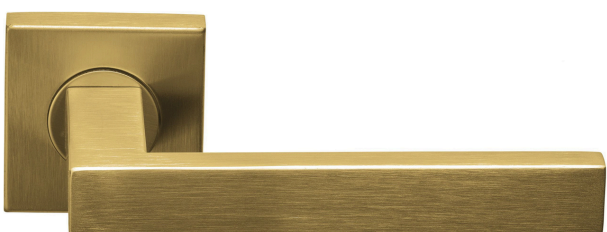

BASICS BSQ2-G

EUROOPA STANDARDI KINNITUSEGA

FOR BSQ2-G rst/MRST E, matt roostevaba

FOR BSQ2-G rst/MU E, must (RAL9004)

FOR BSQ2-G rst/HME PVD E, harjatud messing

FOR BSQ2-G rst/GM PVD E, gunmetal

FOR BSQ2-G rst/BR E, pronks