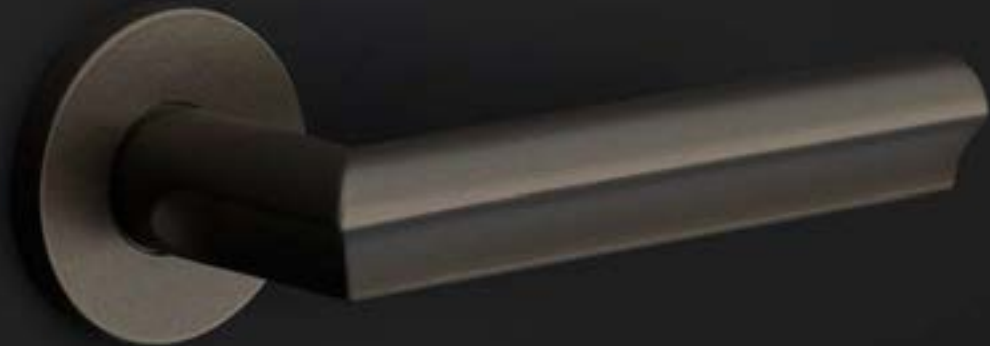

ECLIPSE DR102
bronze