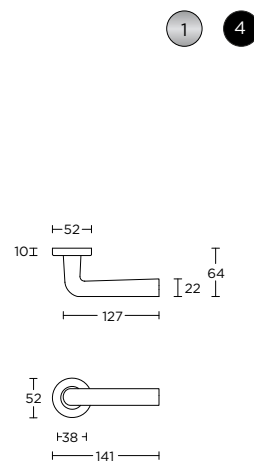

1 4
sprung lever handle attached to rose with metal sub-rose
deurkruk vast-draaibaar geveerd op rozet met metalen onderconstructie

- LBN50D
- LBY50D
- LBB50
- ⊕ LBWC50D