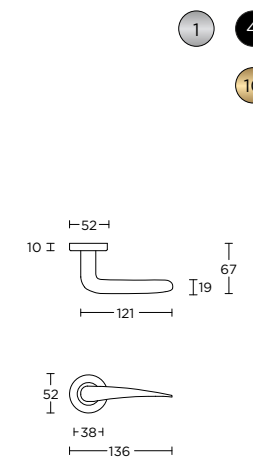

1 4 10
solid sprung lever handle attached to rose with metal sub-rose
massieve deurkruk vast-draaibaar geveerd op rozet met metalen onderconstructie

- LBN50D
- LBY50D
- LBB50
- ⊕ LBWC50D