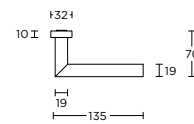

double sprung lever handle attached to rose with metal sub-rose
deurkruk vast-draaibaar dubbel geveerd op rozet met metalen onderconstructie

- LSQBN32
- LSQBY32
- LSQB32