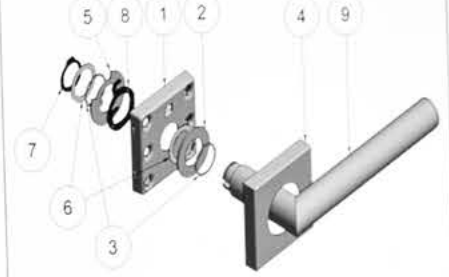

BASICS LB2-19
satin black

BASICS LB2-19
white

BASICS LB2-19
PVD gunmetal

**BASICS LBII-19
BSQ**

spring lever handle on rose
stainless steel

Item	Part Number	Description
1	19102042 LBII-19 R HANDLE BSQ V01	HANDLE WITHOUT ROSE BR
2	19102043 LBII-19 R MOUNT BSQ V01	ROSE MOUNT
3	19102044 LBII-19 R SPRING BSQ V01	SPRING
4	19102045 LBII-19 R WASHER BSQ V01	WASHER 1/2" X 1/2" 304 STAINLESS
5	19102046 LBII-19 R WASHER BSQ V01	WASHER 1/2" X 1/2" 304 STAINLESS
6	19102047 LBII-19 R WASHER BSQ V01	WASHER 1/2" X 1/2" 304 STAINLESS
7	19102048 LBII-19 R WASHER BSQ V01	WASHER 1/2" X 1/2" 304 STAINLESS
8	19102049 LBII-19 R WASHER BSQ V01	WASHER 1/2" X 1/2" 304 STAINLESS
9	19102050 LBII-19 R WASHER BSQ V01	WASHER 1/2" X 1/2" 304 STAINLESS