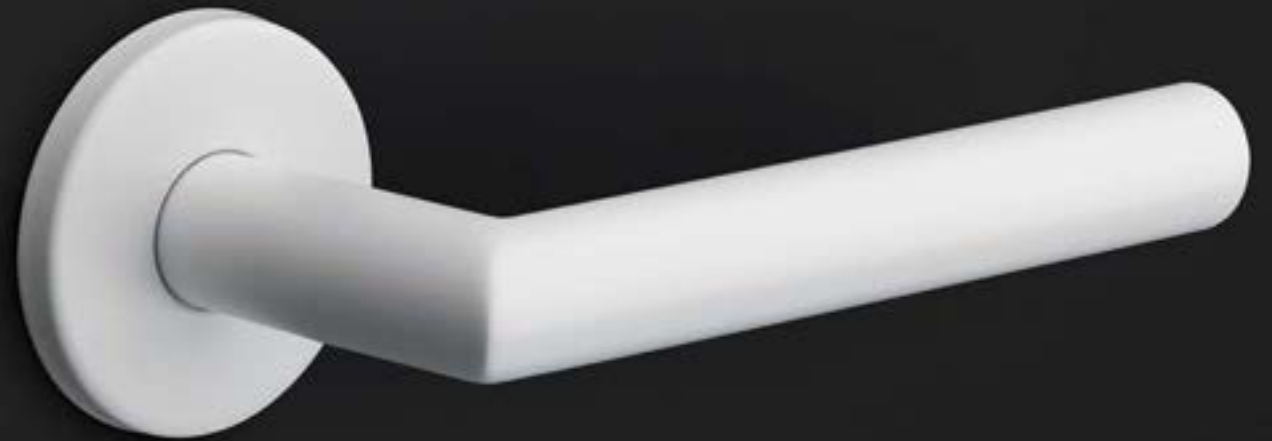

BASICS LB2-19
satin black

BASICS LB2-19
white

BASICS LB2-19
PVD gunmetal

**BASICS LBII-19
BSQ**

spring lever handle on rose
stainless steel

Item	Part Number	Description
1	19102042 LBII-19 R HANDLE BSQ V01	HANDLE WITHOUT ROSE BR
2	19102043 LBII-19 R MOUNT BSQ V01	ROSE MOUNT
3	19102044 LBII-19 R SPRING BSQ V01	SPRING
4	19102045 LBII-19 R WASHER BSQ V01	WASHER 1/2" X 1/2" 304 STAINLESS
5	19102046 LBII-19 R WASHER BSQ V01	WASHER 1/2" X 1/2" 304 STAINLESS
6	19102047 LBII-19 R WASHER BSQ V01	WASHER 1/2" X 1/2" 304 STAINLESS
7	19102048 LBII-19 R WASHER BSQ V01	WASHER 1/2" X 1/2" 304 STAINLESS
8	19102049 LBII-19 R WASHER BSQ V01	WASHER 1/2" X 1/2" 304 STAINLESS
9	19102050 LBII-19 R WASHER BSQ V01	WASHER 1/2" X 1/2" 304 STAINLESS