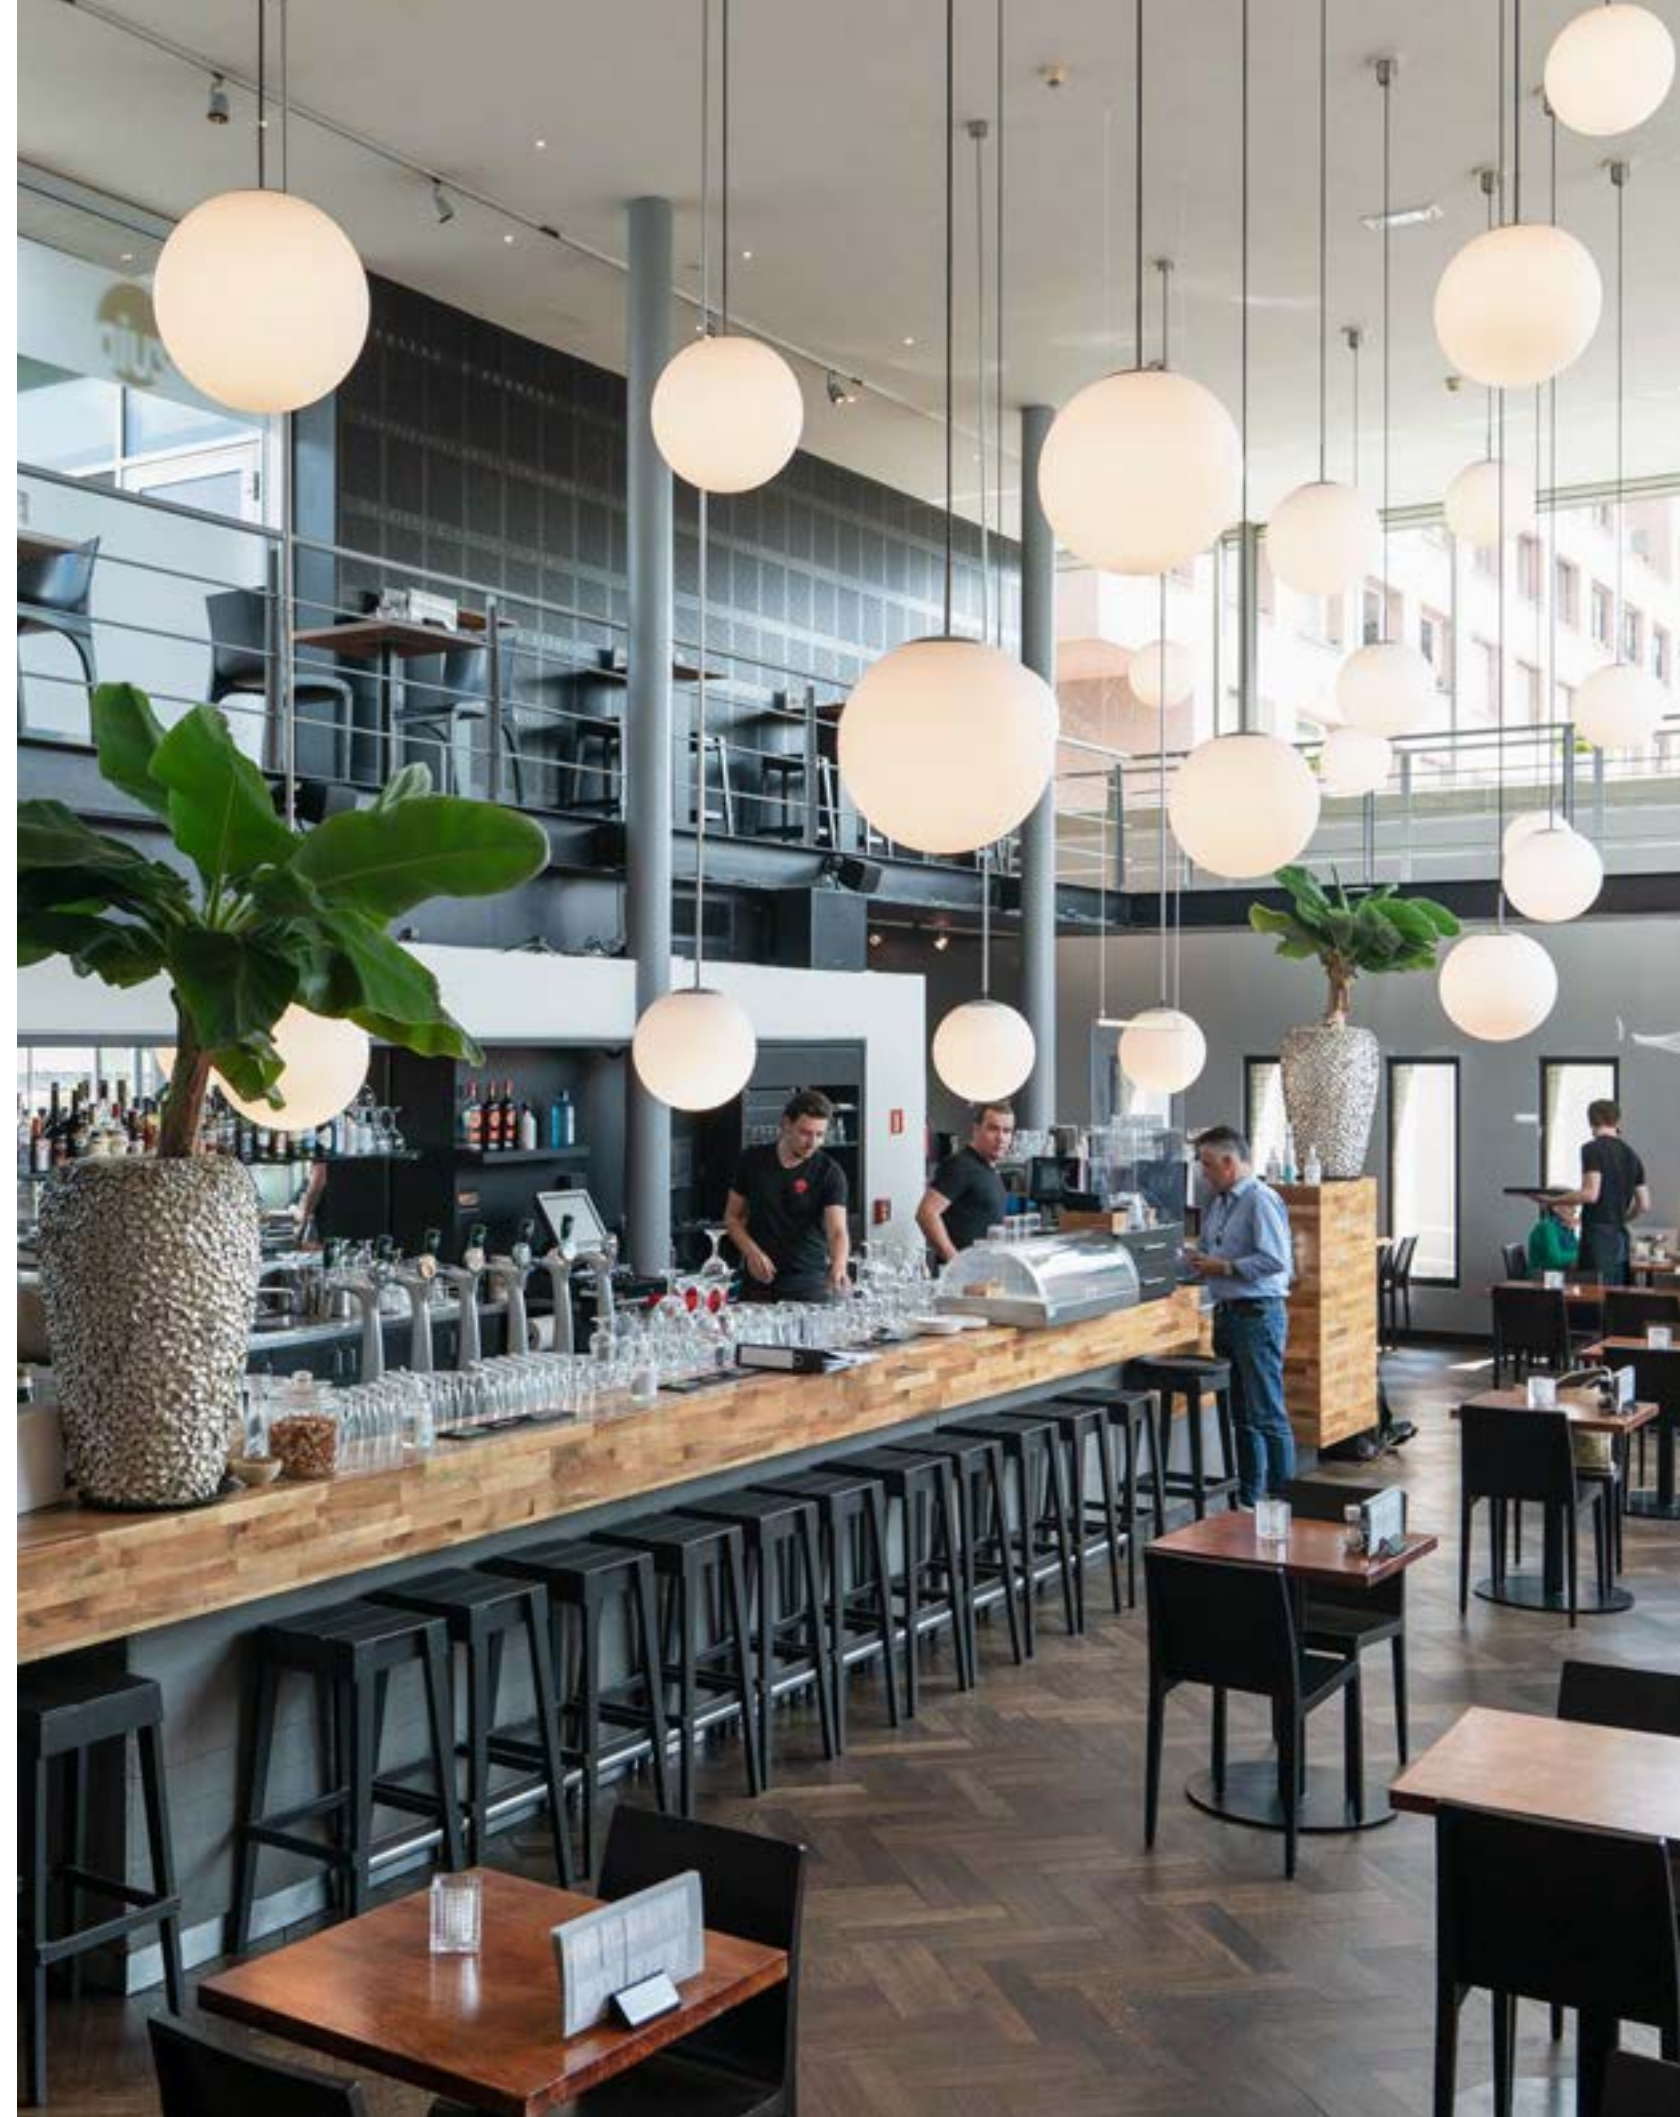

## Oudewater, the Netherlands

**ARC reference:** Restaurant Hex

Interior design: Studio Piet Boon

Photography: Dennis Brandsma (left), Tijmen Ballieux (right)

Product: ARC PBA100 PVD satin black