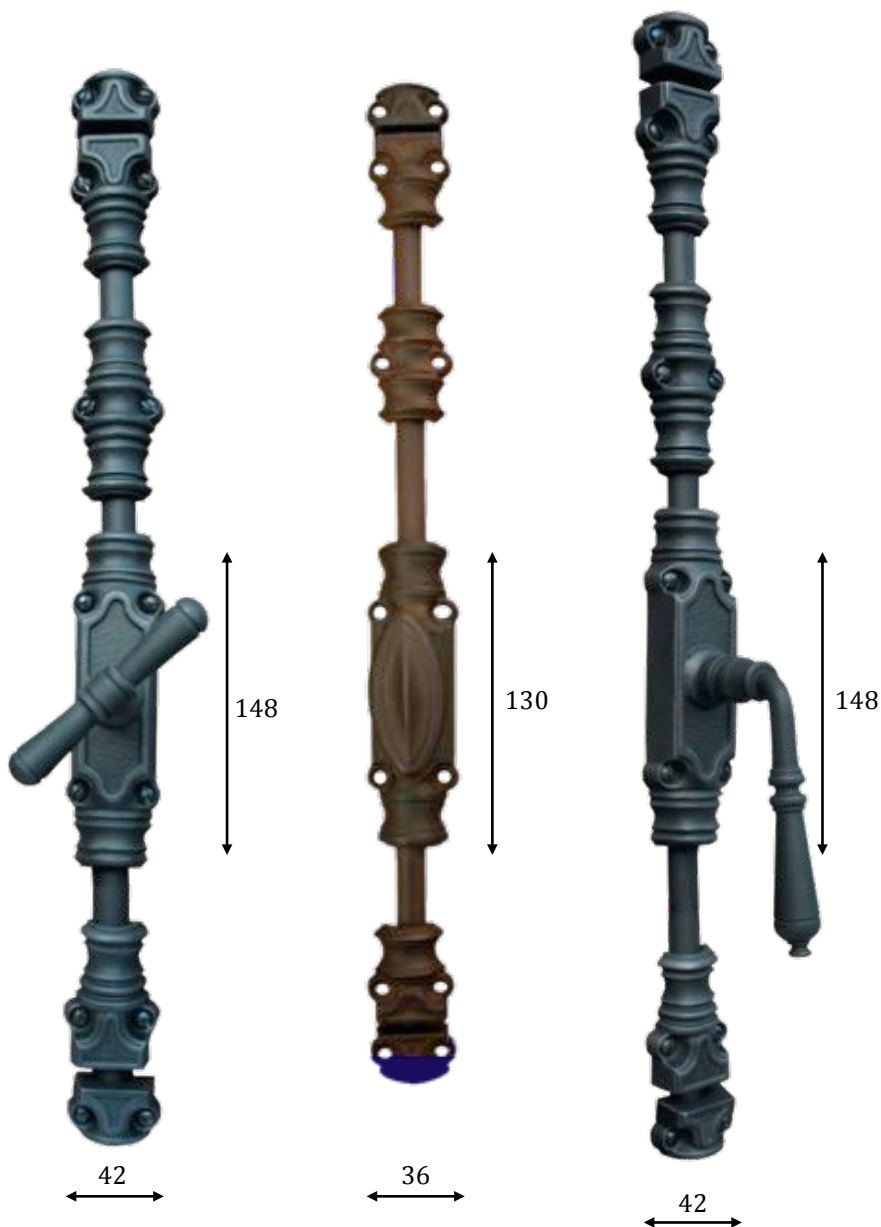

Cremonesi Aste Esterne

Cremonese bolt for external rods

Art.327/2111

Art.127/111

Art.427/2705

Art.127/...

Cremonese per aste esterne 16X5mm
Placca 130X36X16sp - 5 accessori inclusi
Cremonese bolt for external rods 16X5mm
Plate 130X36X16dep- 5 accessories included

Art.327/...

Cremonese per aste esterne 16X8mm
Placca 148X42X20sp - 5 accessori inclusi
Cremonese bolt for external rods 16X8mm
Plate 148X42X20dep - 5 accessories included

Art.427/...

Cremonese falsa con mov. DK o Q.7mm
Placca 148X42X20sp - 5 accessori inclusi
Dummy cremonese bolt with tilt & turn mechanism or 7mm spindle
Plate 148X42X20dep - 5 accessories included

Art.430

Aste mezzo-tondo 16X8mm
Half-round rod 16X8mm

Art.431

Aste mezzo-tondo 16X5mm
Half-round rod 16X5mm

Art.432/6/10/14/19

Spessori per art.327
2 pezzi possono essere montati insieme

Height addition for art.327.
Max 2 pieces can be mounted together